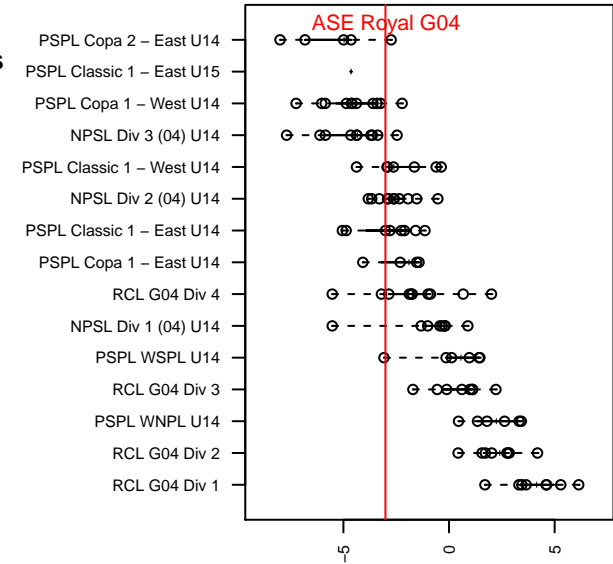

**attack and defense rating
relative to others at age
and all opponents in last 13 months**