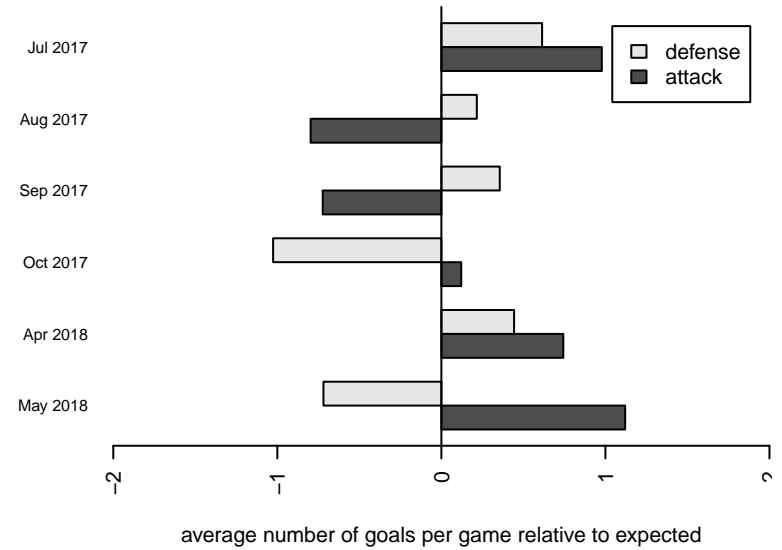

Performance relative to 13 month average