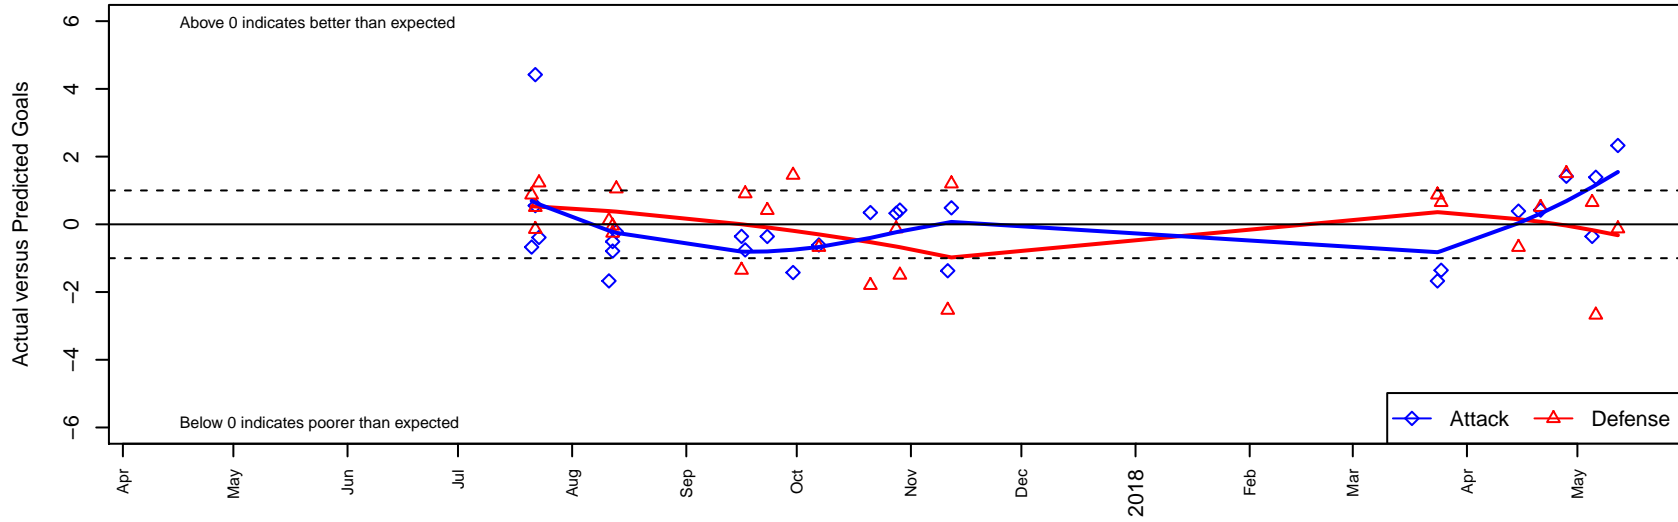

ASE Royal G04

Academy of Soccer Excellence
 Pasco, WA
 G04 total strength=979
 attack=3.18 defense=1.09
 fall league = PSPL Classic 1 – East U14
 spr league = Spr PSPL EWA – '04 Classic 2 – I
 notes= Santos 2017

ASE Royal G04
 Dots are actual minus expected GF (blue circles) and GA (red triangles).
 Blue line is smoothed change in attack strength. Red is smoothed change in defense strength.

**attack and defense variance (black dot)
relative to other teams
and top 10 in region**