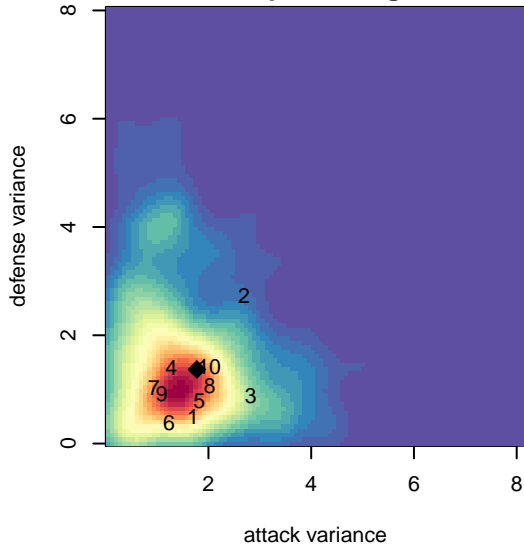

ASE Royal G04

Academy of Soccer Excellence
 Pasco, WA
 G04 total strength=979
 attack=3.18 defense=1.09
 fall league = PSPL Classic 1 – East U14
 spr league = Spr PSPL EWA – '04 Classic 2 – I
 notes= Santos 2017

ASE Royal G04
 Dots are actual minus expected GF (blue circles) and GA (red triangles).
 Blue line is smoothed change in attack strength. Red is smoothed change in defense strength.

**attack and defense variance (black dot)
relative to other teams
and top 10 in region**