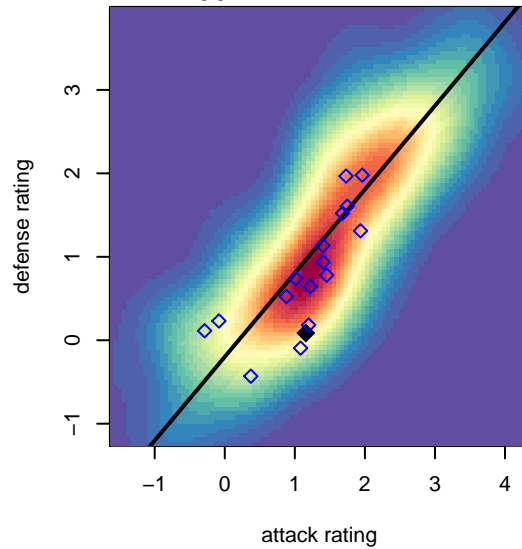

**attack and defense rating
relative to others at age
and all opponents in last 13 months**