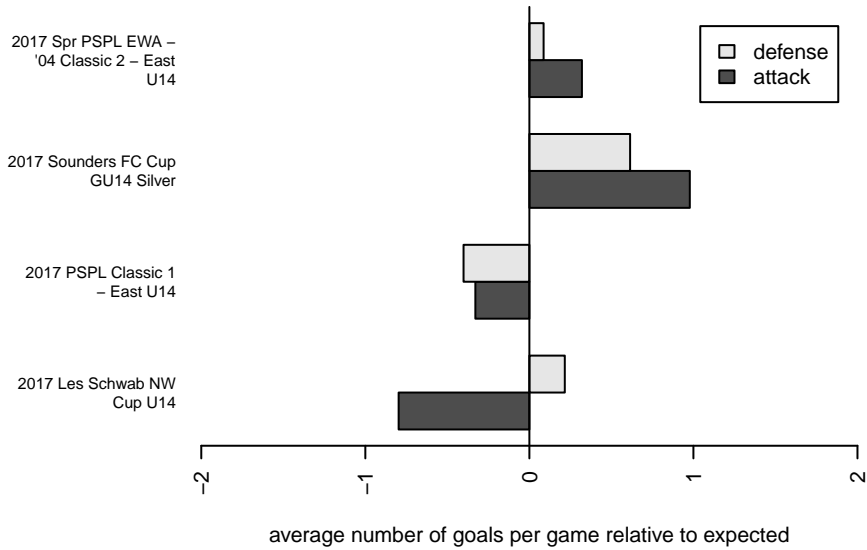

Performance relative to 13 month average